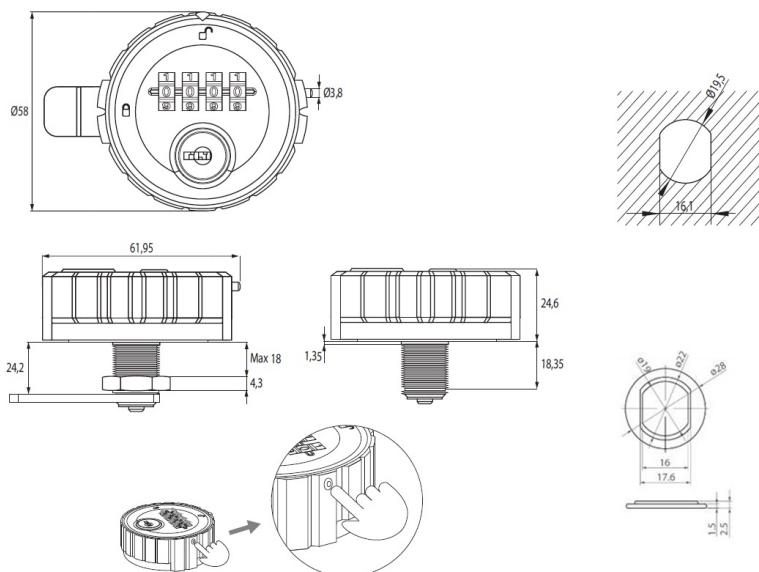

PRODUCT SHEET

Description:

Combi. Cam Lock M316,4-Digit, $\varnothing 60 \times 24 \text{ mm}$, RH, Zamak, Silver, $\varnothing 19 \times 24 \text{ mm}$ Cylinder, 90DG, Straight Cam, C/E: 45mm, W/Hex Nut, Pre-, Coded 0000, Changing Code By Pressing Metal Pin On Side of, Housing into the Housing in Open Position, Master Code A201, Incl. Hole Size Reduction Washers from $\varnothing 22$ to $\varnothing 19 \text{ mm}$

Item number:

14.08.290-0

Units	Box	Carton	HS Code	Barcode
Pcs.	1	50	8301300000	
				5704866466332

SISO A/S

Mileparken 11
DK-2740 Skovlunde
Denmark
VAT: DK 24786013

Phone +45 45 830 900

www.siso.dk
siso@siso.dk

Danske Bank
Nytorv Branch
Copenhagen
SWIFT: DABADKKK

Account no.
4180 3112 112936
IBAN Account
DK7230003112112936