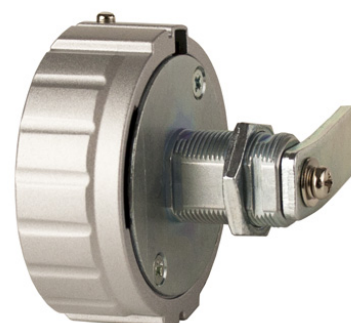

PRODUCT SHEET

Description:

Combi. Cam Lock M316,4-Digit, $\varnothing 60 \times 24 \text{ mm}$, RH, Zamak, Silver, $\varnothing 19 \times 24 \text{ mm}$ Cylinder, 90DG, Straight Cam, C/E: 45mm, W/Hex Nut, Pre-, Coded 0000, Changing Code By Pressing Metal Pin On Side of, Housing into the Housing in Open Position, Master Code A201, Incl. Hole Size Reduction Washers from $\varnothing 22$ to $\varnothing 19 \text{ mm}$

Item number:

14.08.290-0

Units	Box	Carton	HS Code	Barcode
Pcs.	1	50	8301300000	
				5704866466332

SISO A/S

Mileparken 11
DK-2740 Skovlunde
Denmark
VAT: DK 24786013

Phone +45 45 830 900

www.siso.dk
siso@siso.dk

Danske Bank
Nytorv Branch
Copenhagen
SWIFT: DABADKKK

Account no.
4180 3112 112936
IBAN Account
DK7230003112112936